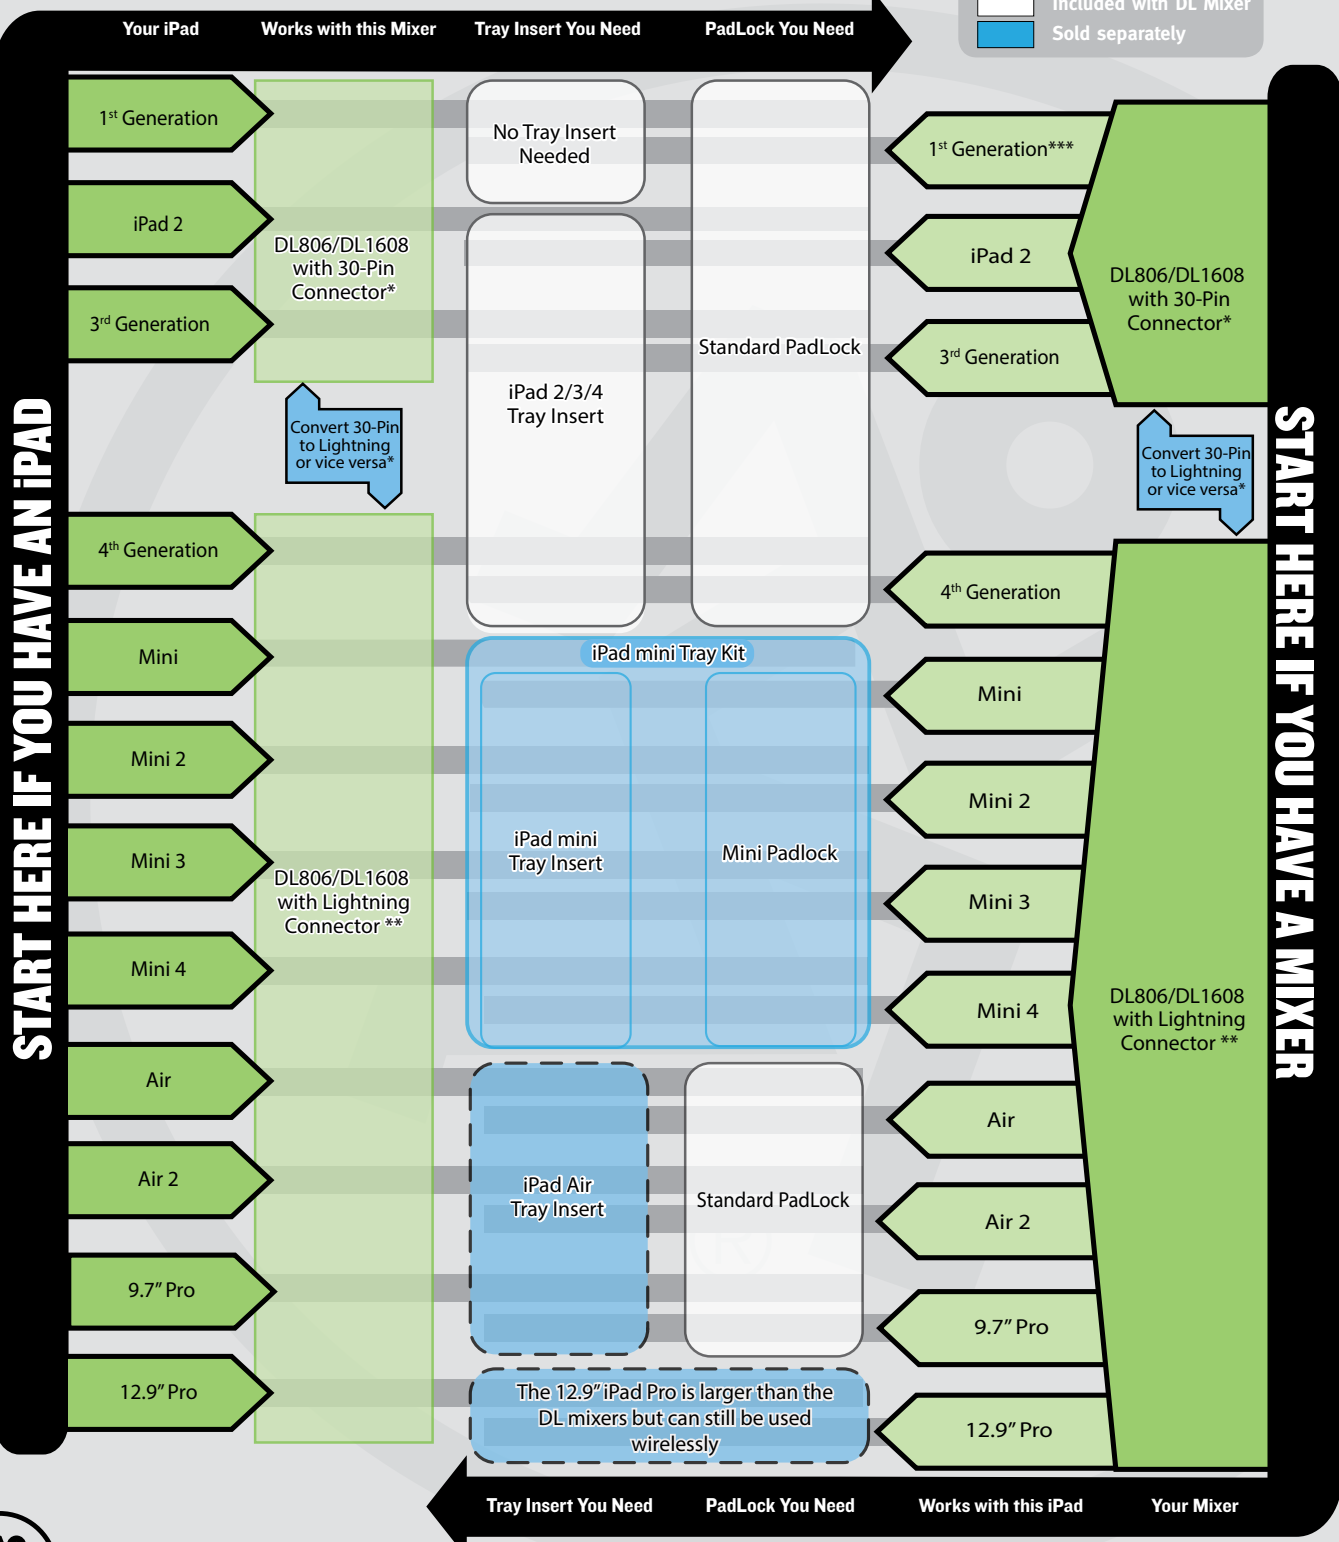

DL806/DL1608

Updated May 9, 2016

iPAD COMPATIBILITY MATRIX

Note: Wireless operation works from all iPad models running iOS 8, or 9. For more details, refer to the Control App Compatibility Matrix.

Included with DL Mixer
 Sold separately

START HERE IF YOU HAVE AN iPad

START HERE IF YOU HAVE A MIXER

Convert 30-Pin to Lightning or vice versa*

Convert 30-Pin to Lightning or vice versa*

www.mackie.com/support/

* A 30-Pin DL Series mixer can be converted to Lightning. For more information [CLICK HERE](#)
** A Lightning DL Series mixer can be converted to 30-pin. For more information [CLICK HERE](#)
*** Only works with Master Fader 2.1.1 or earlier