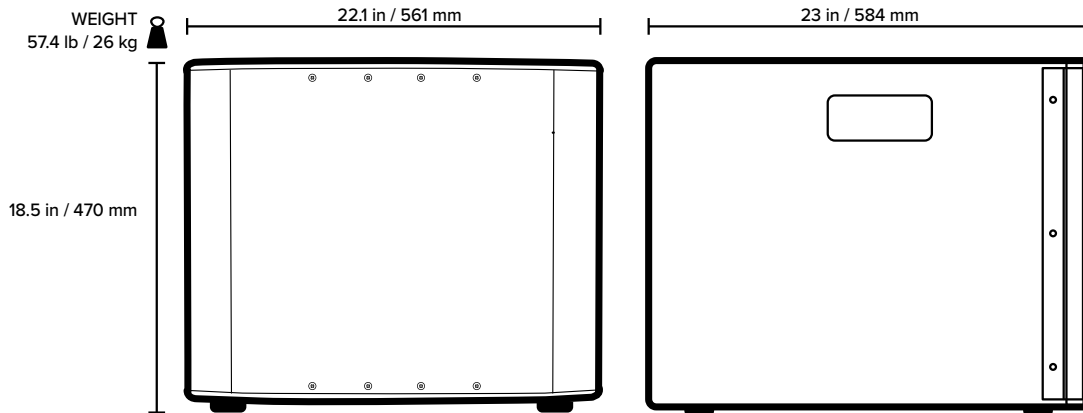

THUMP15SV4 SUBWOOFER DIMENSIONS