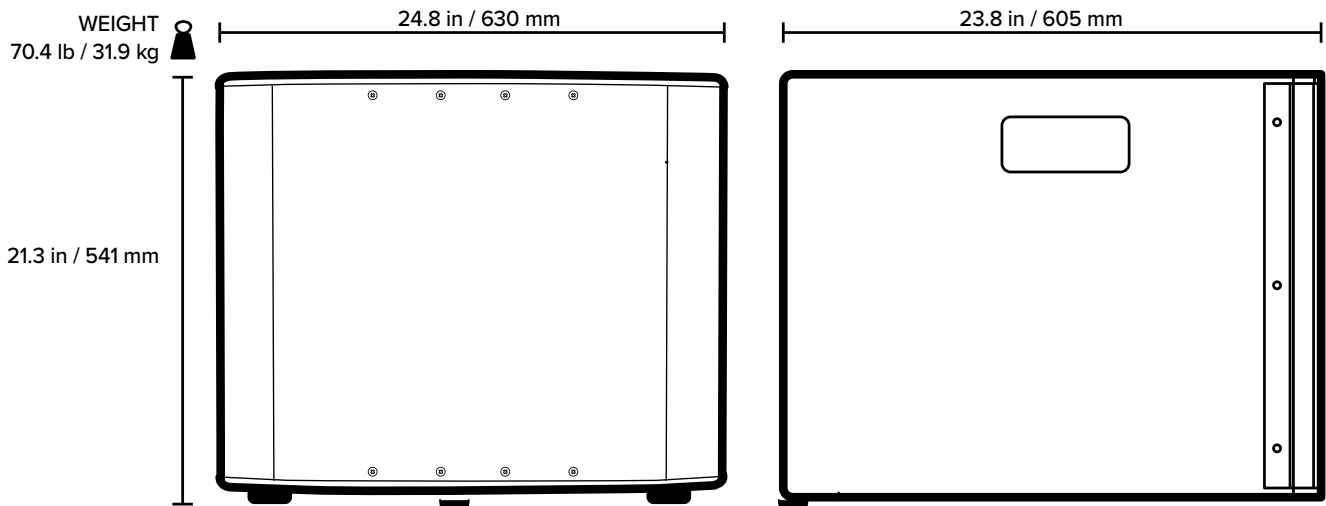

THUMP18SV4 SUBWOOFER DIMENSIONS