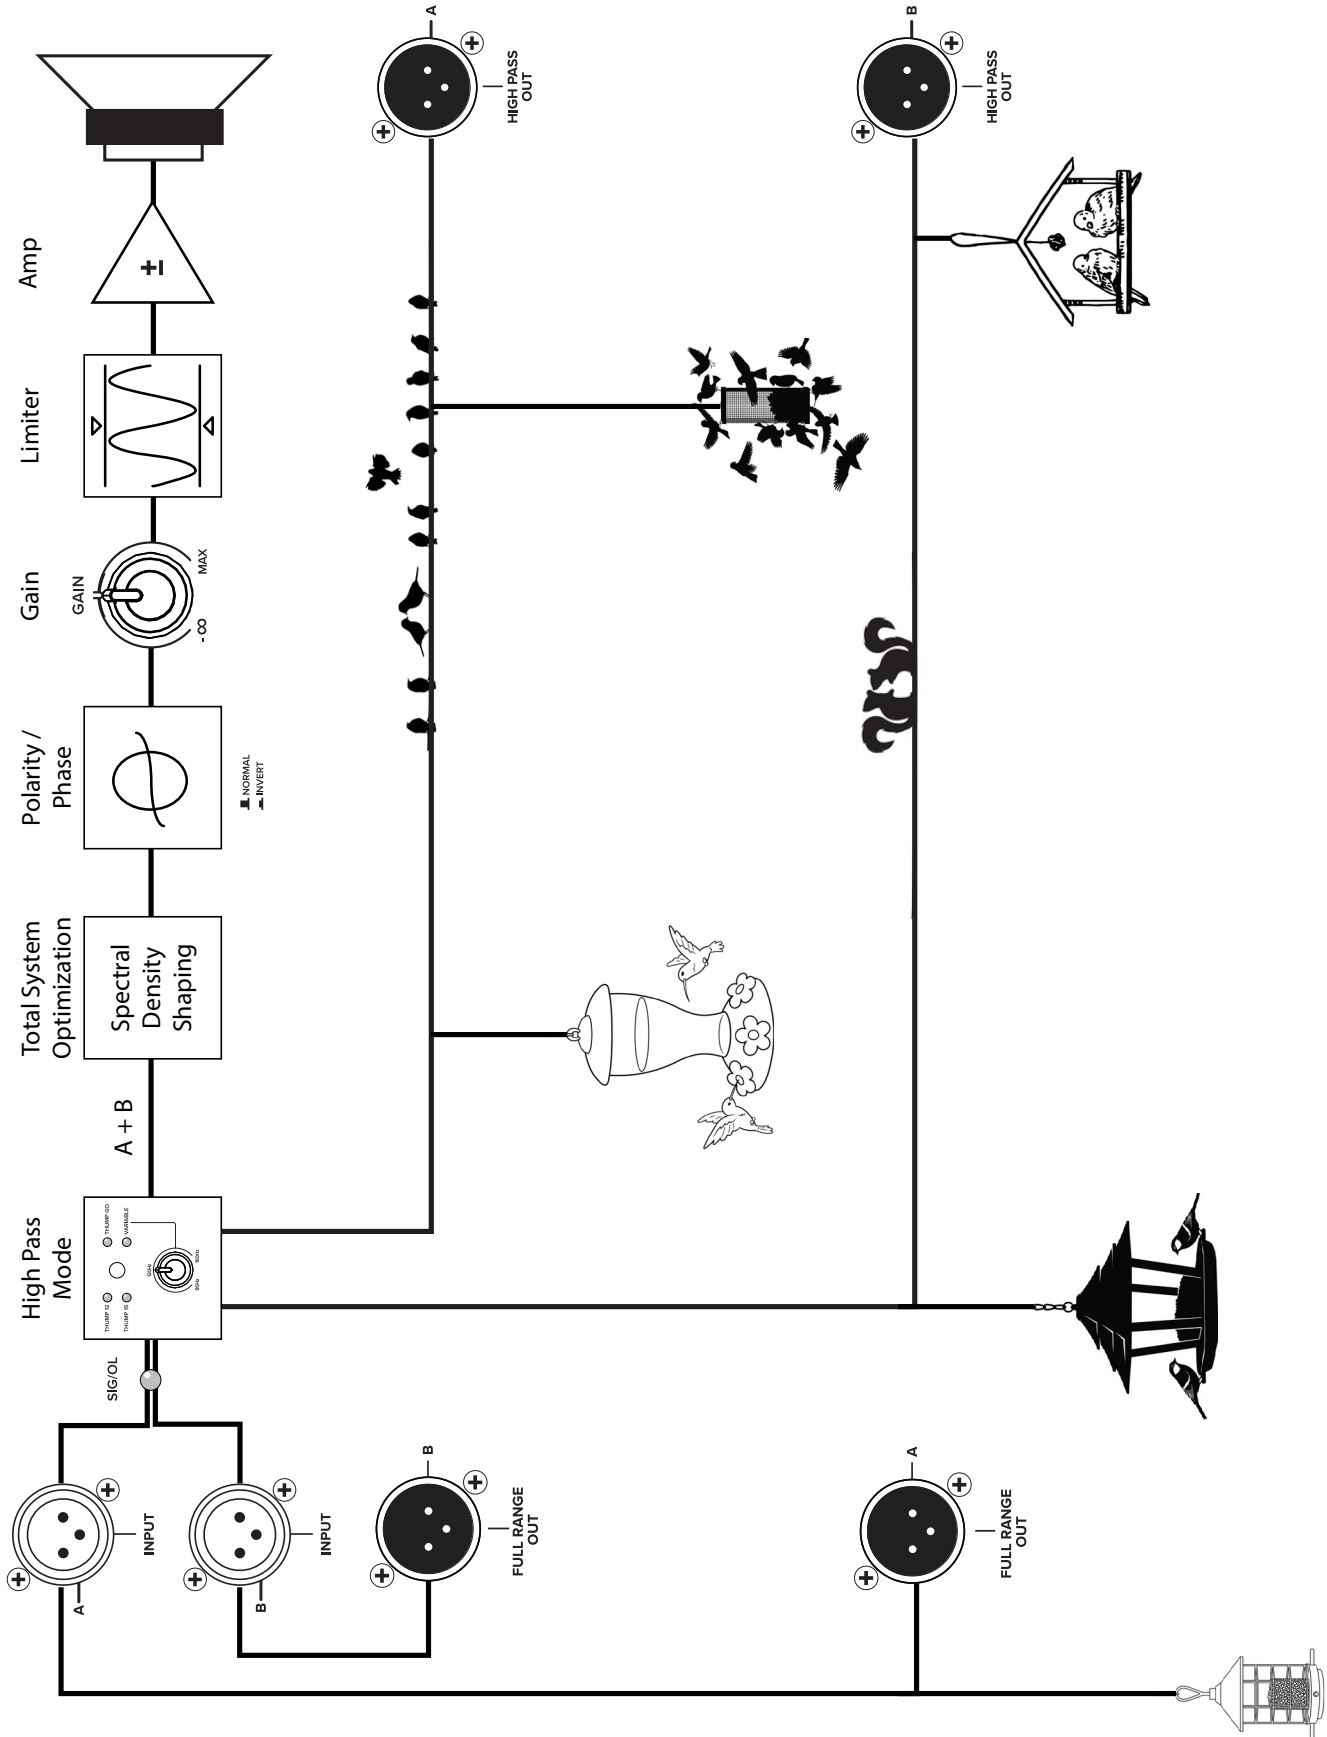

THUMPV4 SUBWOOFER SERIES BLOCK DIAGRAM