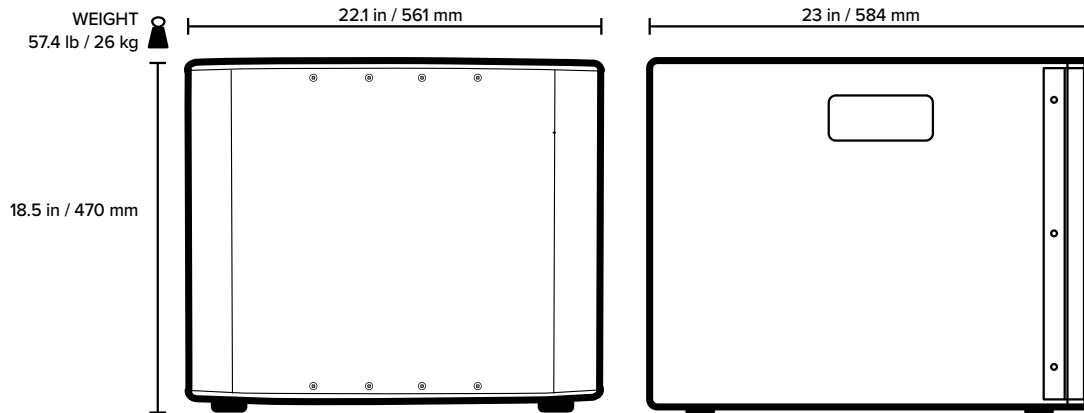

THUMP15SV4 SUBWOOFER DIMENSIONS