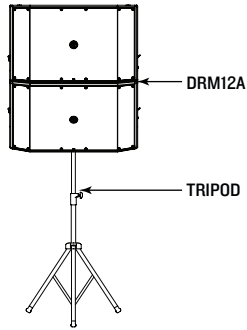

PRODUCT:	U.S. PART NUMBER:	QTY:
• DRM12A / DRM12A-P	2050091-00 / 2050840-00	1-2
HARDWARE ACCESSORIES:		
• Standard Tripod		1
OPTIONAL ACCESSORIES:		
• DRM12A Cover	2036809-51	1-2